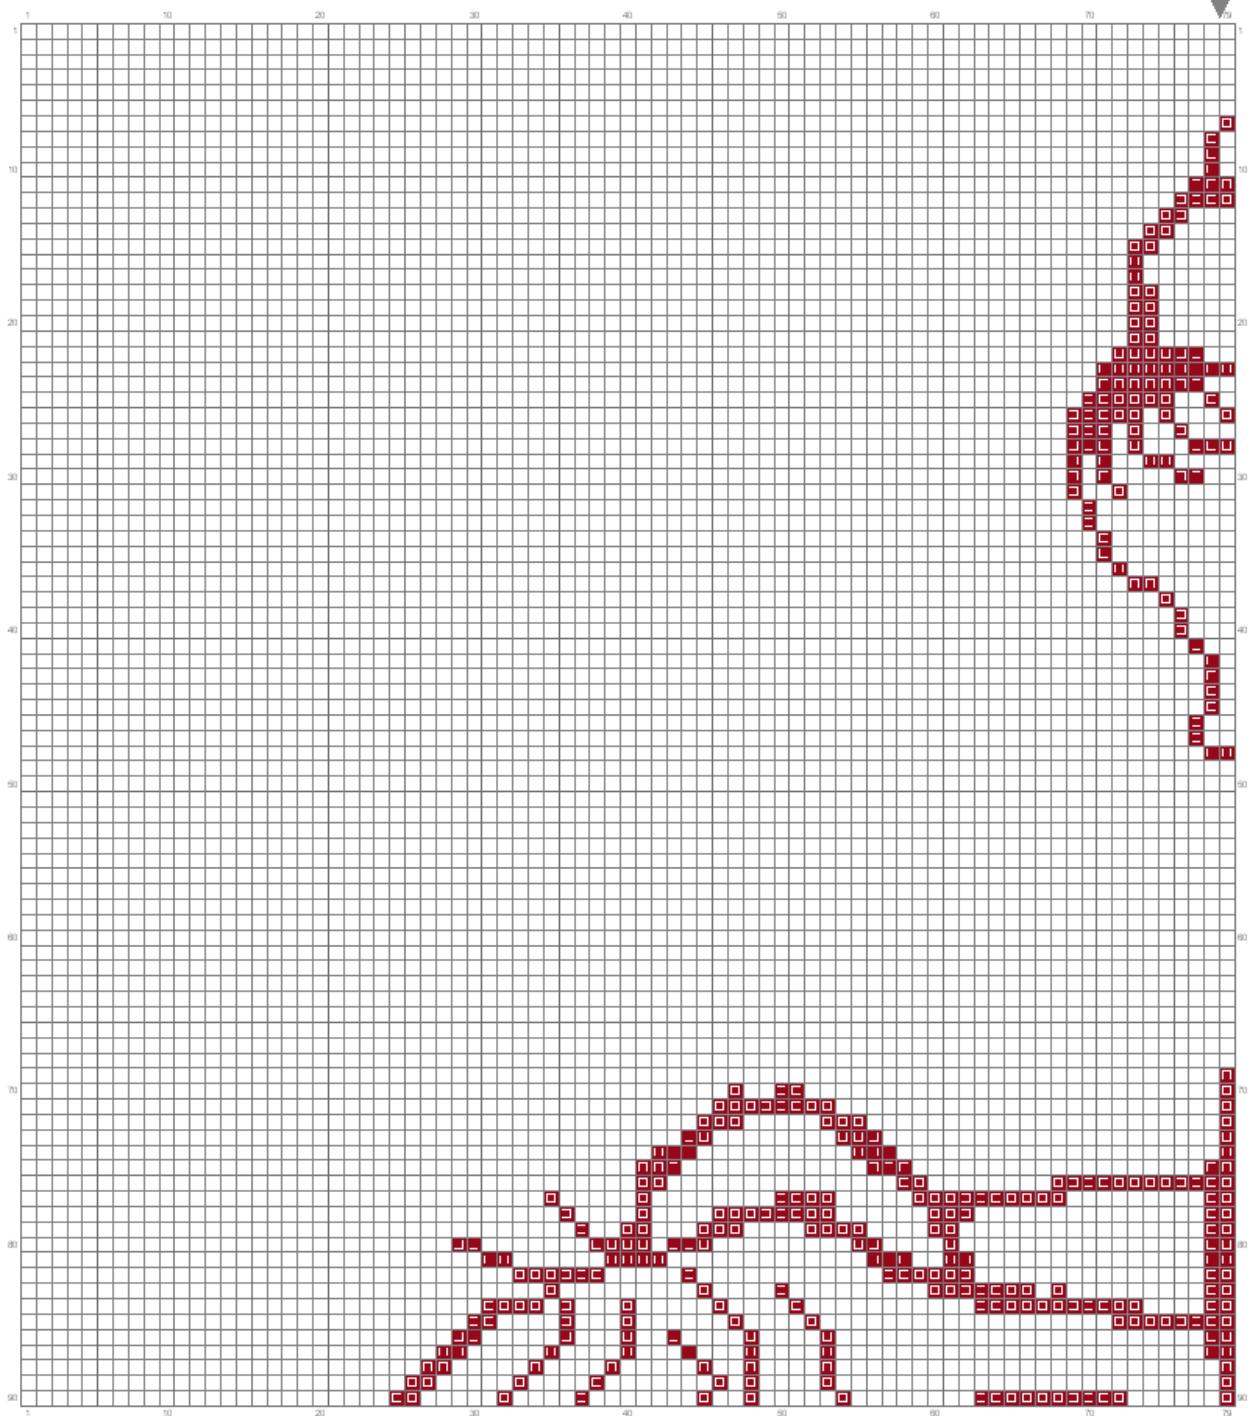

<http://cathy73broderies.canalblog.com/>

Dentelière

156x266 points
4294 croix

(This chart is plotted using MS Chart 1.0 for Power 95/95.)

CENTRE

(This chart is printed using KR-Chart LE for Omnic-Steck.)

bon courage !!
cathy.savoie@hotmail.fr