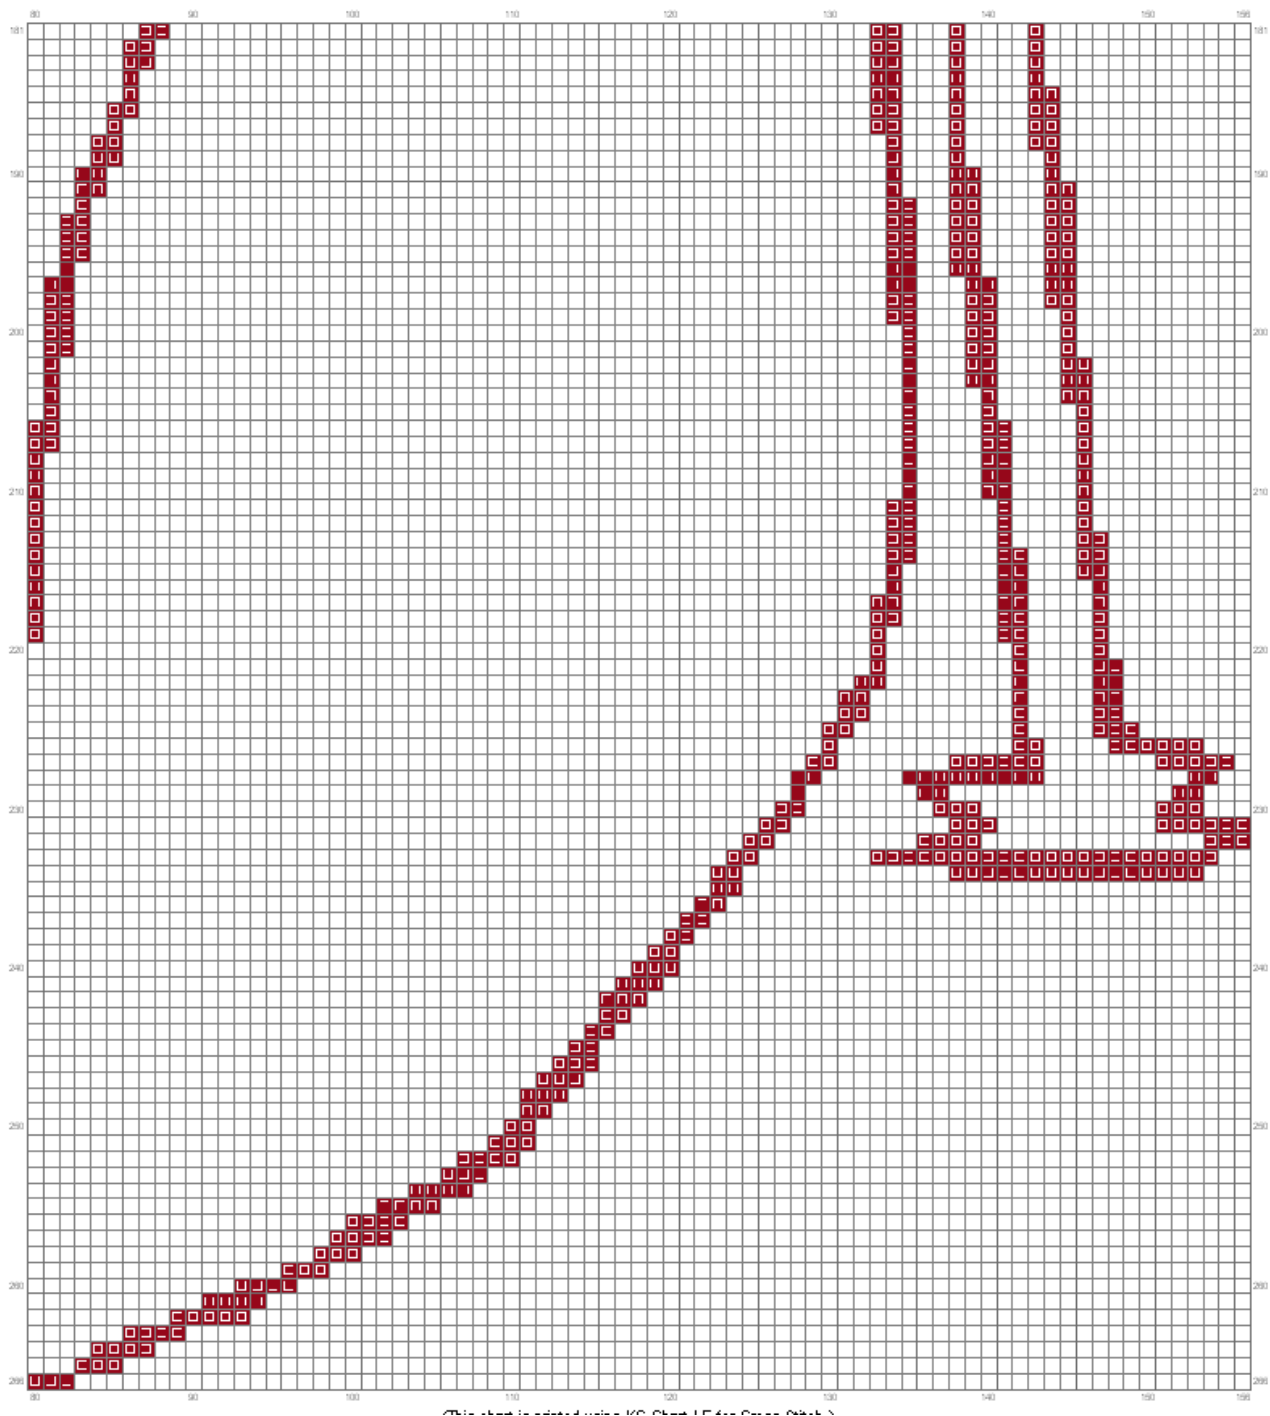

<http://cathy73broderies.canalblog.com/>

Dentelière

156x266 points
4294 croix

(This chart is plotted using MS Chart 1.0 for Power 95/95.)

CENTRE

(This chart is printed using KR-Chart LE for Omnic-Steck.)

bon courage !!
cathy.savoie@hotmail.fr