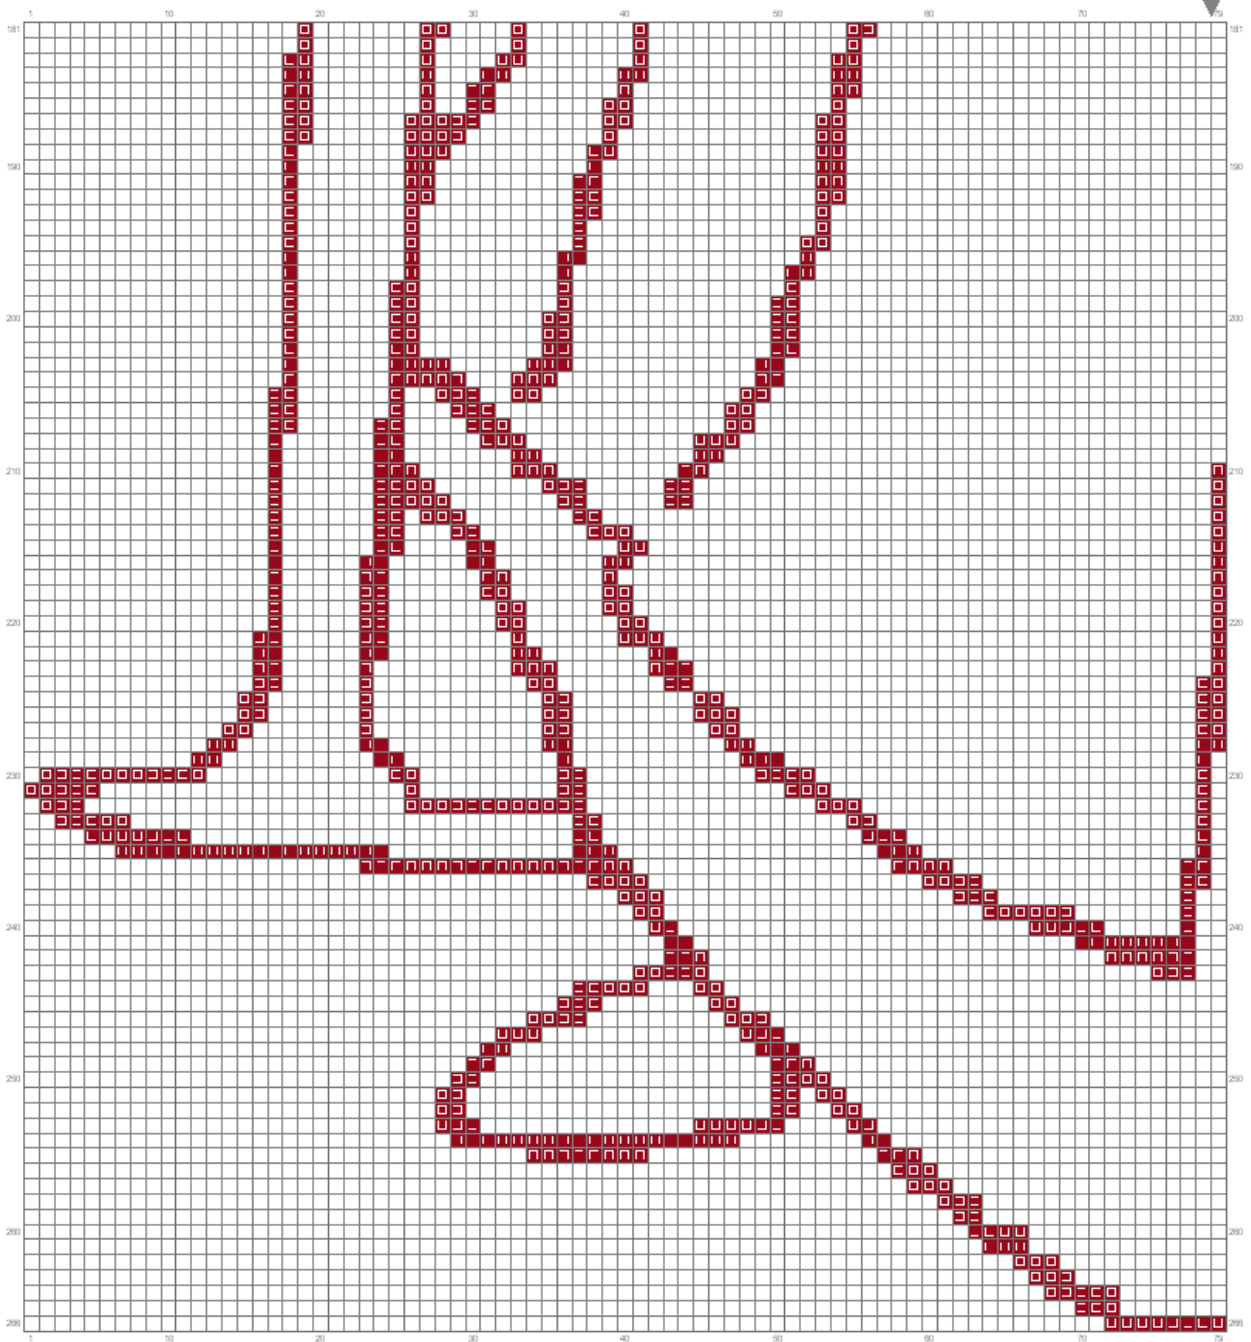

<http://cathy73broderies.canalblog.com/>

Dentelière

156x266 points
4294 croix

(This chart is plotted using MS Chart 1.0 for Power 95/95.)

CENTRE

(This chart is printed using KR-Chart LE for Omnic-Steck.)

bon courage !!
cathy.savoie@hotmail.fr