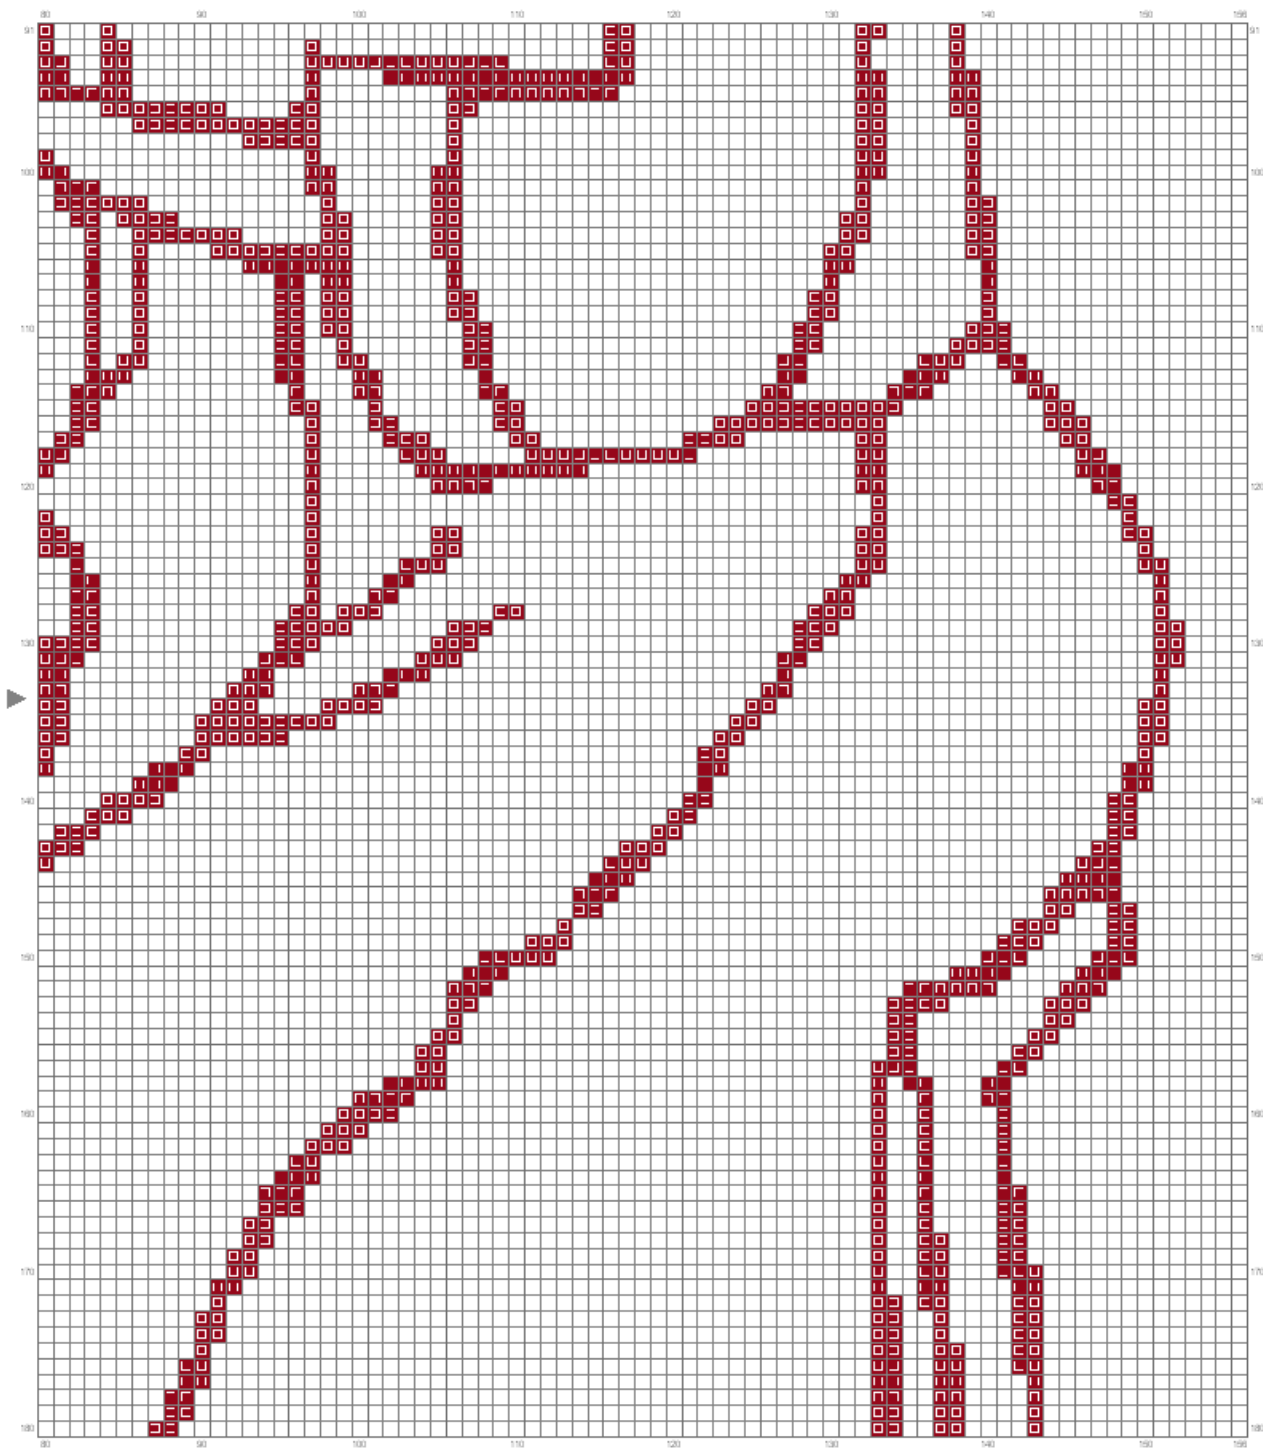

<http://cathy73broderies.canalblog.com/>

Dentelière

156x266 points
4294 croix

(This chart is plotted using MS Chart 1.0 for Power 95/95.)

CENTRE

(This chart is printed using KR-Chart LE for Omnic-Steck.)

bon courage !!
cathy.savoie@hotmail.fr