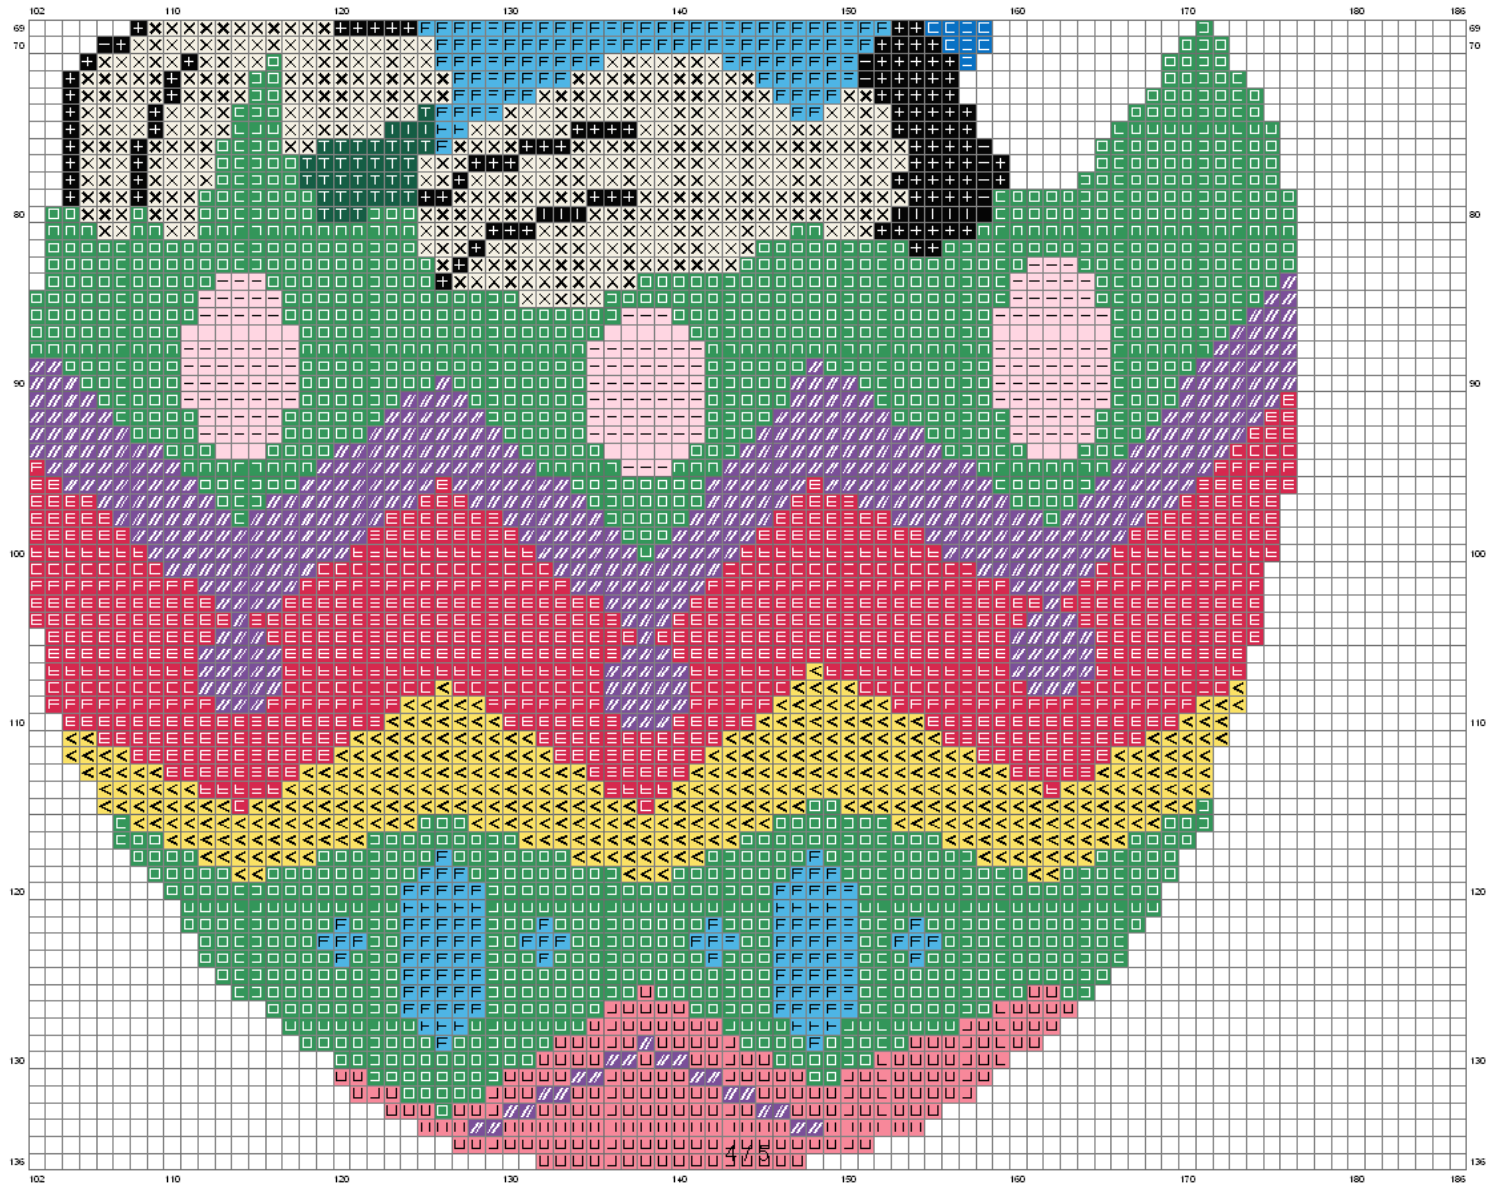

## 2018 Pâques

186x136 points

Total 13 Colors

Color Table (DMC)

---

**Cross Stitch**

	310	(2642 ct)
	3833	(1808 ct)
	738	(1432 ct)
	3831	(952 ct)
	701	(2829 ct)
	973	(829 ct)
	333	(1072 ct)
	958	(163 ct)
	3843	(14 ct)
	3845	(363 ct)
	699	(34 ct)
	963	(332 ct)
	ECRU	(1068 ct)